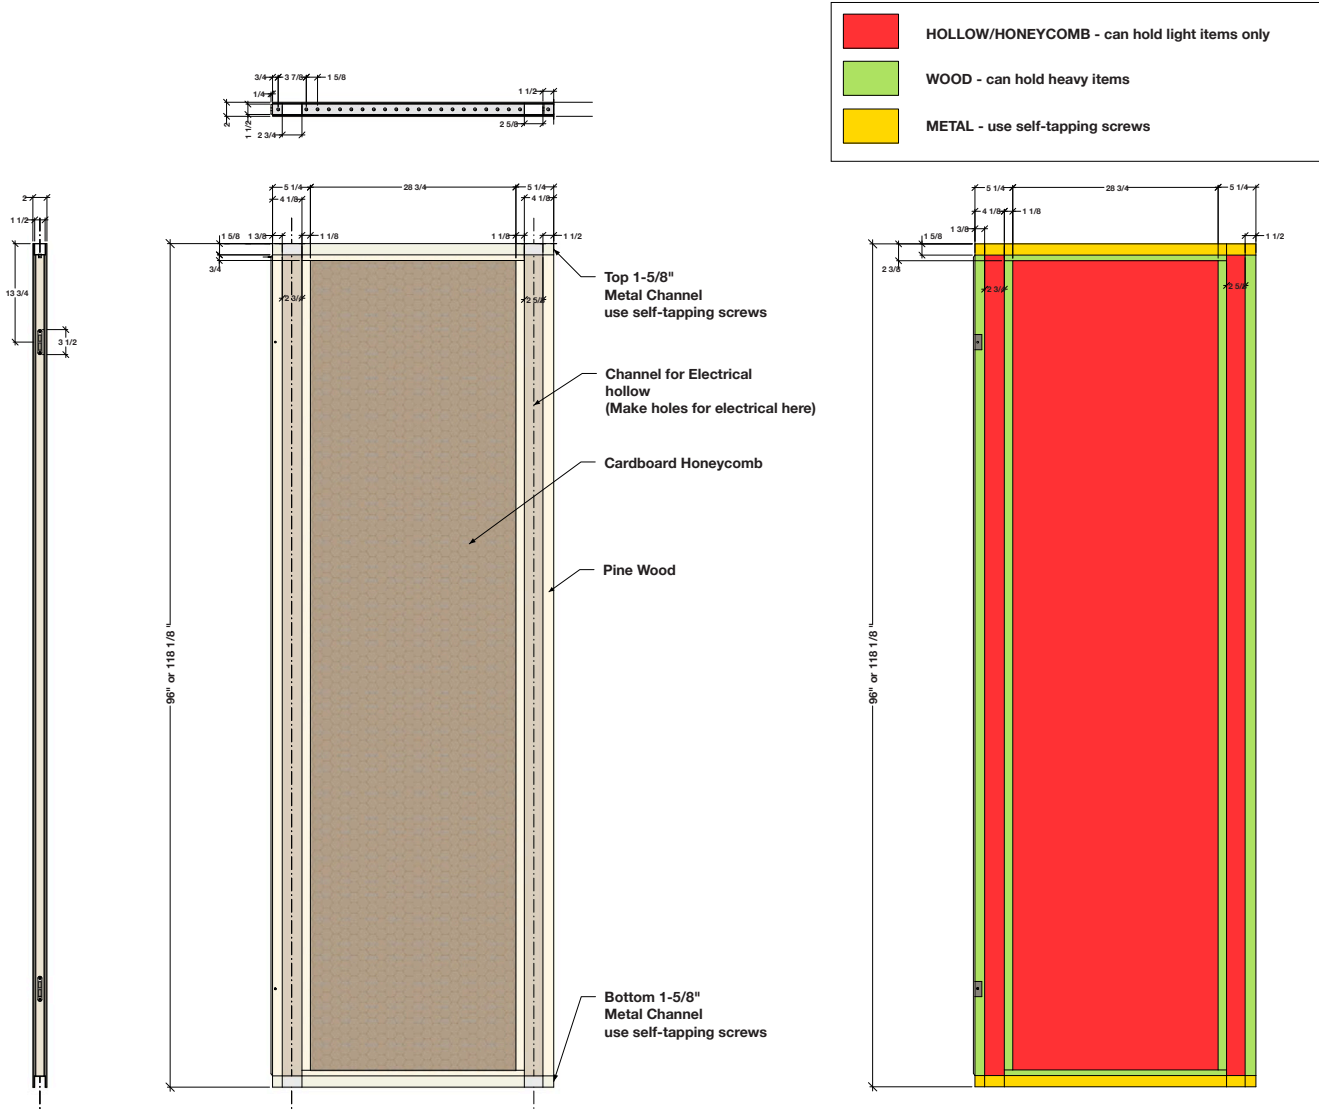

Easy Wall Panel System

Easy Wall Panel System

Easy Panels are modular hard wall system. It features cam lock connections that use 7mm allen key, open vertical channels for electrical, metal U-channels on top and bottom for both electrical and light placement. The panels are quick to set up and easy to repair and paint.

MOUNTING:

Red Areas: 6mm MDF face Hollow or with Honecomb inside

In these areas you can use nails and screws to mount lightweight items up to 10kg (22lbs max)

Green Areas: 6mm MDF face with Wooden Frame inside

In these areas you can use nails and screws to mount items up to 30kg (66lbs max)

Yellow Areas: 6mm MDF face with 1/8" thick metal U-channel

In these areas you can use self-tapping screws to mount items up to 30kg (66lbs max)